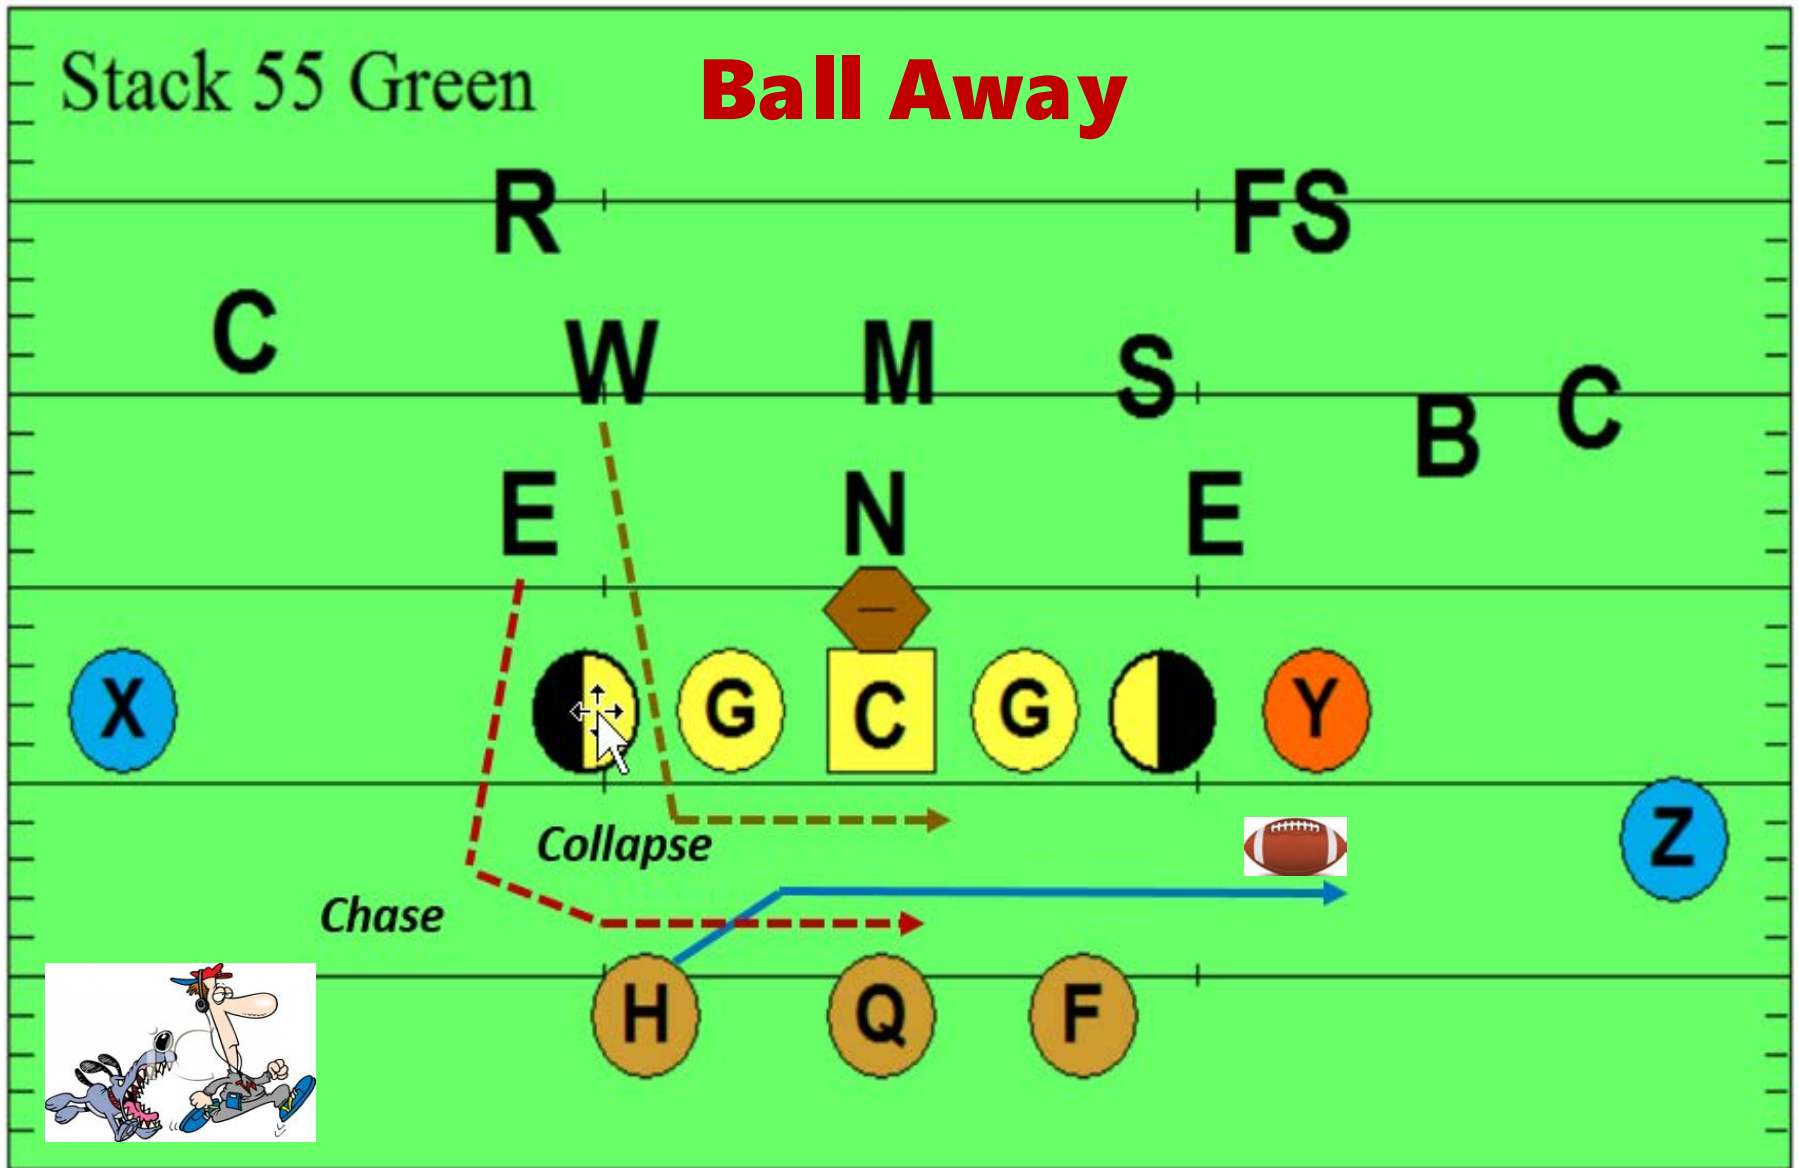

Chase, Collapse, Check Counter